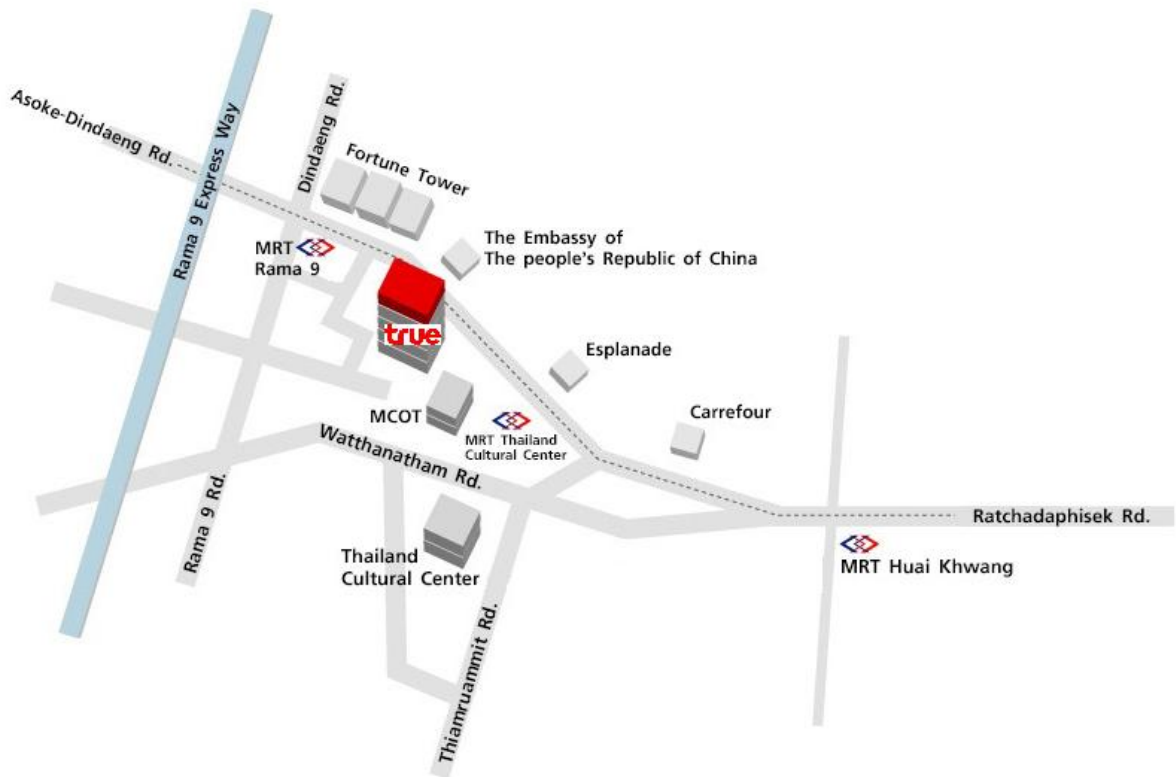

Map : True Tower

Subway Station

Thailand Culture Center

Entrance-Exit No. 2 (Parking Building)
Approximate distance is 260 meters
from the station to True Tower.

Phra Ram 9

Entrance-Exit No. 2 (True Tower)
Approximate distance is 750 meters
from the station to True Tower.