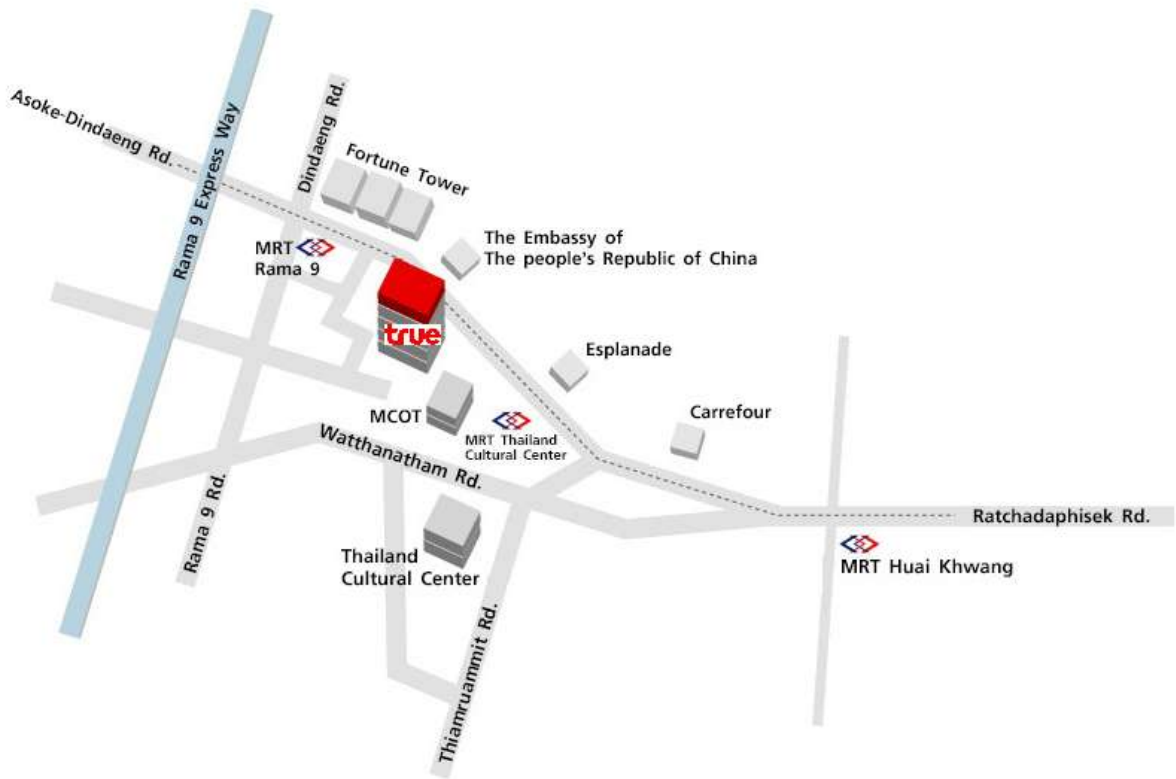

Map : True Tower

Subway Station

Thailand Culture Center

Entrance-Exit No. 2 (Parking Building)
Approximate distance is 260 meters
from the station to True Tower.

Phra Ram 9

Entrance-Exit No. 2 (True Tower)
Approximate distance is 750 meters
from the station to True Tower.