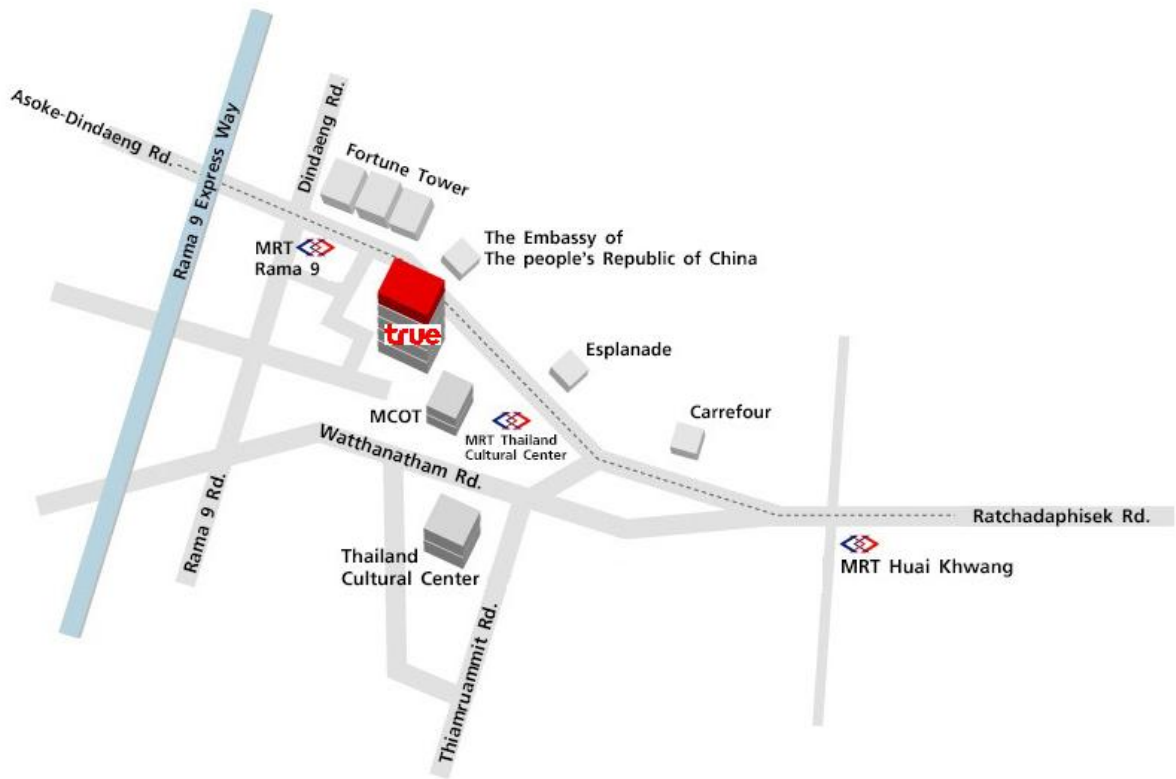

Map : True Tower

Subway Station

Thailand Culture Center

**Entrance-Exit No. 2 (Parking Building)
Approximate distance is 260 meters
from the station to True Tower.**

Phra Ram 9

**Entrance-Exit No. 2 (True Tower)
Approximate distance is 750 meters
from the station to True Tower.**